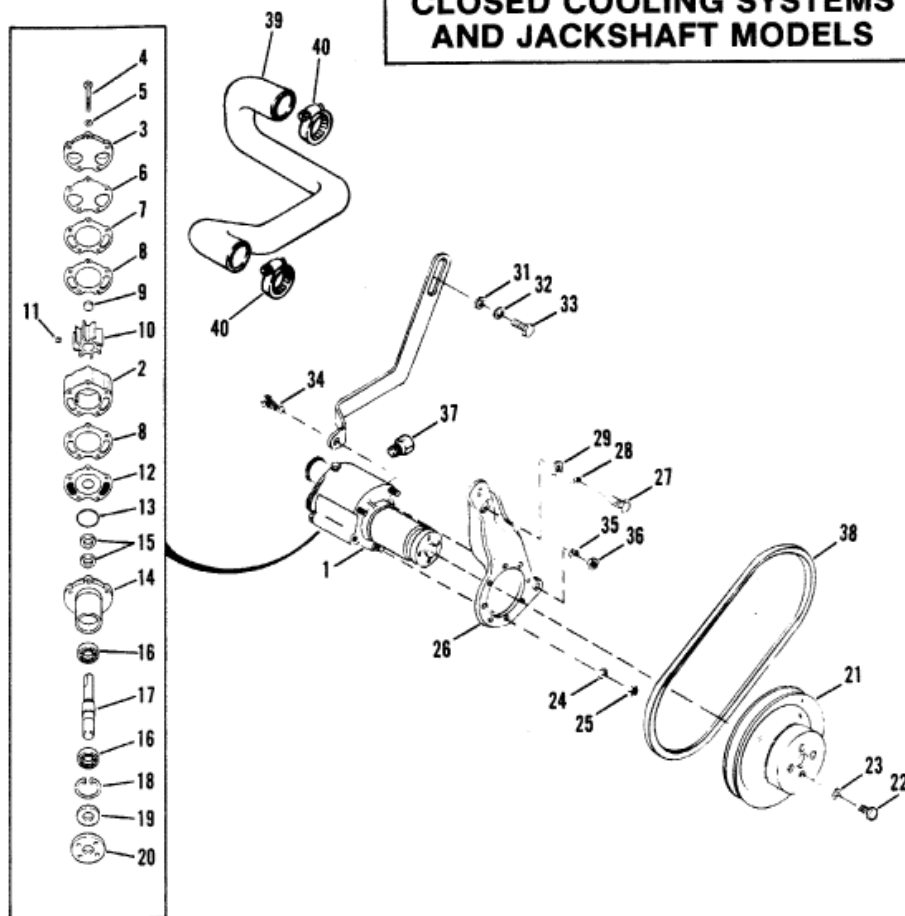

**CLOSED COOLING SYSTEMS
 AND JACKSHAFT MODELS**

					Parts List		
Ref	Class	Part	Description	Qty	Comment	Footnote	
1	46	72774A32	WATER PUMP ASSEMBLY	1			
2	46	72774A40	BODY, WATER PUMP	1			
3		87631A 1	COVER, WATER PUMP	1			
4	10	73275	SCREW, WATER PUMP (2-7/8")	2			
4	10	52743	SCREW, WATER PUMP (3-3/4")	3			
5	12	20084	WASHER, COVER SCREW	5			
6	27	94915	GASKET, COVER TO OUTER W	1			
7		94916	WEAR PLATE, OUTER	1			
8	27	94914	GASKET, BODY TO WEAR PLA	2			
9	19	59504	PLUG, IMPELLER	1			
10	47	59362	IMPELLER ASSEMBLY	1			
11	28	56662	KEY, IMPELLER DRIVE	1			
12		94576	WEAR PLATE, INNER	1			
13	25	94288	QUAD RING, PUMP HOUSING	1			
14	46	94913A 1	PUMP HOUSING ASSEMBLY	1			
15	26	90562	OIL SEAL, WATER PUMP SHA	2			
16	30	72961	BALL BEARING, WATER PUM	2			
17		59501A 1	SHAFT, WATER PUMP	1			
18	53	23720	SNAP RING, BALL BEARING F	1			
19	26	72785	OIL SEAL, WATER PUMP SHA	1			
20		47530	HUB, WATER PUMP PULLEY	1			
21		73798A 1	PULLEY, WATER PUMP	1			
22	10	47277	SCREW, PULLEY (3/4")	4			
23	13	39107	LOCKWASHER, PULLEY SCREW	4			
24	13	39107	LOCKWASHER, WATER PUMP S	3			
25	11	21908	NUT, WATER PUMP SCREW	3			
26		89535T	BRACKET, WATER PUMP	1			
27	10	34353	SCREW, WATER PUMP BRACKE	2			
28	13	35048	LOCKWASHER, WATER PUMP B	2			
29	12	34714	WASHER, WATER PUMP BRACK	1			
30		89609	BRACE, WATER PUMP ADJUSTI	1			
31	10	26487	SCREW, ADJUSTING BRACE (1-1	1			
32	13	35048	LOCKWASHER, ADJUSTING BRA	1			
33	12	34714	WASHER, ADJUSTING BRACE S	1			
34	10	35789	SCREW, ADJUSTING BRACE (1"	1			
35	13	35048	LOCKWASHER, ADJUSTING BRA	1			
36	11	24883	NUT, ADJUSTING BRACE SCREW	1			
37	22	32802	PLUG, PIPE (FOR WATER PUMP	1			
38	57	74271	BELT, WATER PUMP (35")	1			
39	32	88795	HOSE, SEA WATER PUMP TO OI	1			
40	54	22780	CLAMP, HOSE ATTACHING	2			